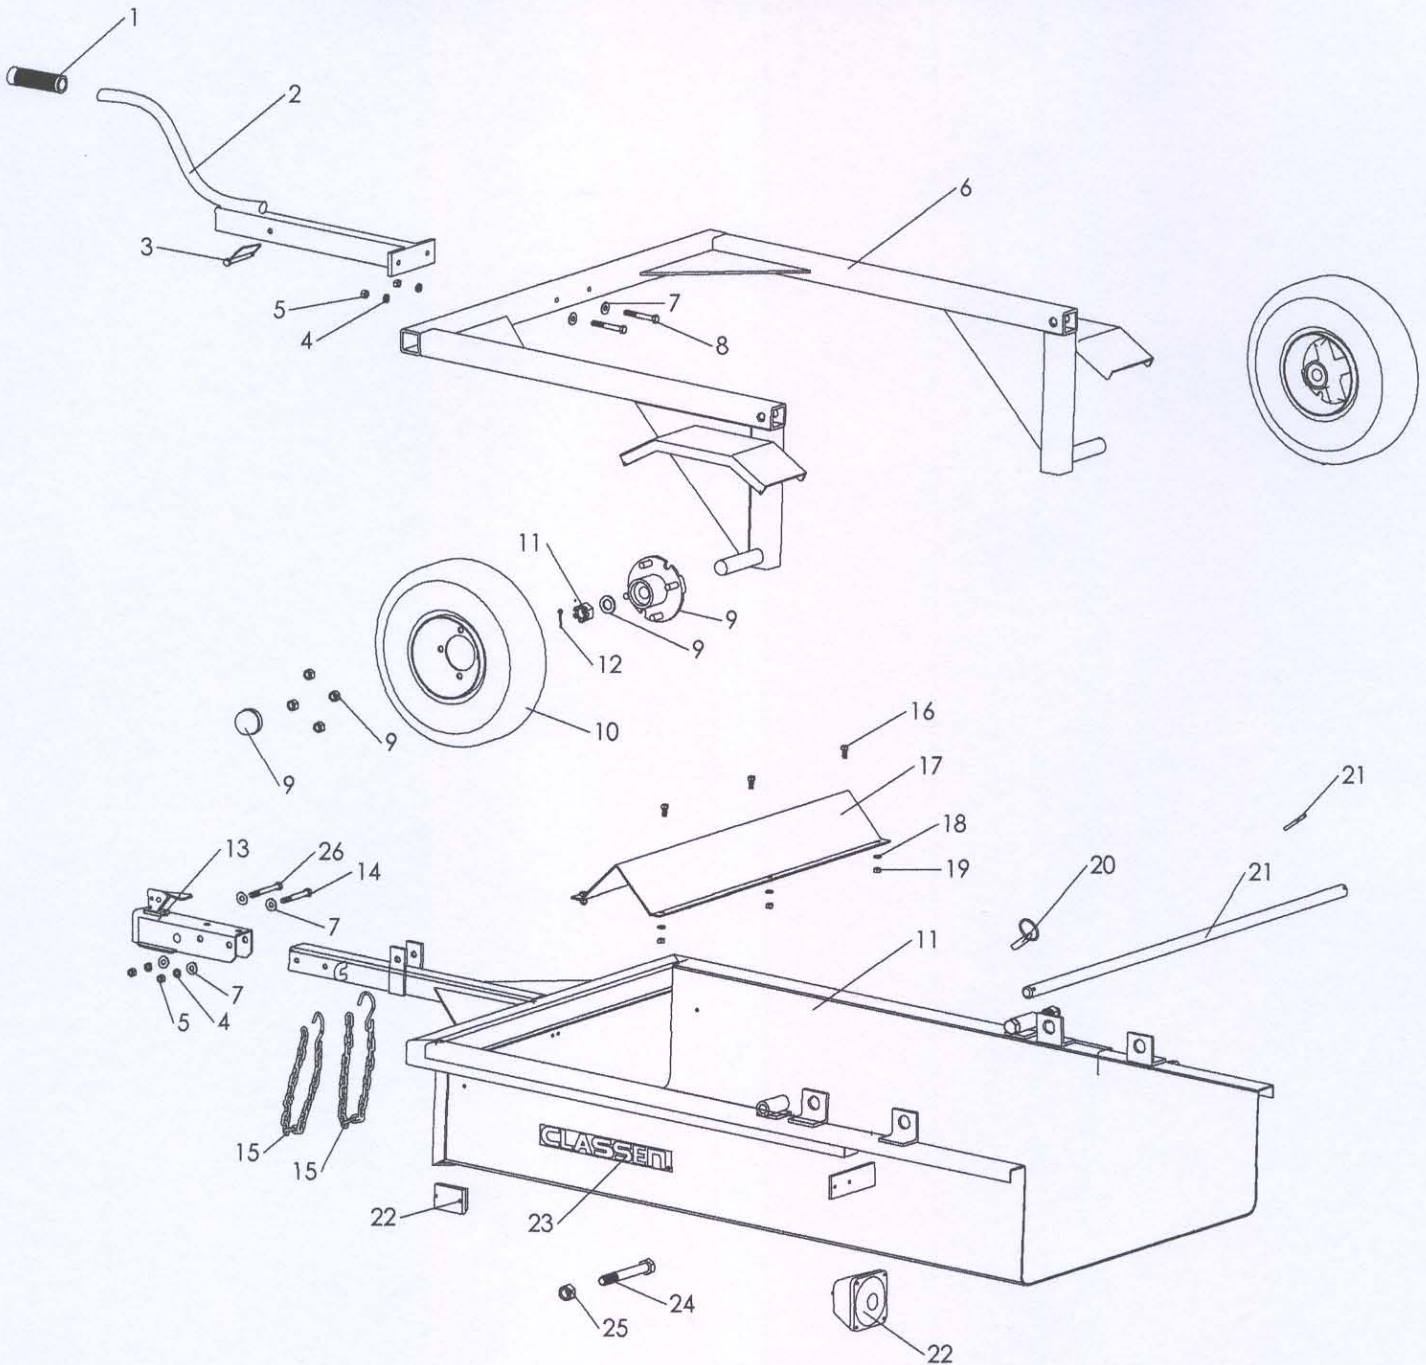

AST-SAT MAIN FRAME

KEY	PART NO	QTY/PER SHEET	DESCRIPTION	KEY	PART NO	QTY/PER SHEET	DESCRIPTION
1	100018	1	1" RUBBER GRIP	15	100347	2	CHAINS w/HOOKS
2	400193	1	TOP FRAME FRONT TUBE w/HANDLE	16	500140	6	5/16" x 3/4" BOLT
3	100346	1	3/8" SNAP LOCKPIN	17	400194	1	SAT INNER V-STOP
4	500130	4	3/8" LOCK WASHER	17	400195	1	AST INNER V-STOP
5	500129	4	3/8" NUT	18	500115	6	5/16" LOCK WASHER
6	400191	1	SAT TOP FRAME w/FENDERS	19	100101	6	5/16" NUT
6	400192	1	AST TOP FRAME w/FENDERS	20	100158	1	1/4" LYNCH PIN
7	500042	6	3/8" FLAT WASHER	21	300112	1	SAT PIN w/1/4" PIN
8	500159	2	3/8" x 3" BOLT	21	300113	1	AST PIN w/1/4" PIN
9	100313	2	4-BOLT HUBS w/BEARINGS, & NUTS	22	100159	1	LIGHT KIT ASSEMBLY
10	100338	2	4-BOLT TIRE & WHEEL ASSEMBLY	23	100074	2	DECAL, "CLASSEN"
11	400189	1	SAT MAIN BODY	24	500221	2	3/4" x 6" BOLT
11	400190	1	AST MAIN BODY	25	500222	2	3/4" LOCK NUT
12	500062	2	1/8" x 1-1/4" COTTER PIN	26	500175	1	3/8" x 3-3/4" BOLT
13	100136	1	2" COUPLER	27	100308	2	3/8" LANYARD (NOT SHOWN)
14	500170	1	3/8" x 3-1/2" BOLT	28	100267	1	DECAL, "CAP. 500 LBS." (NOT SHOWN)